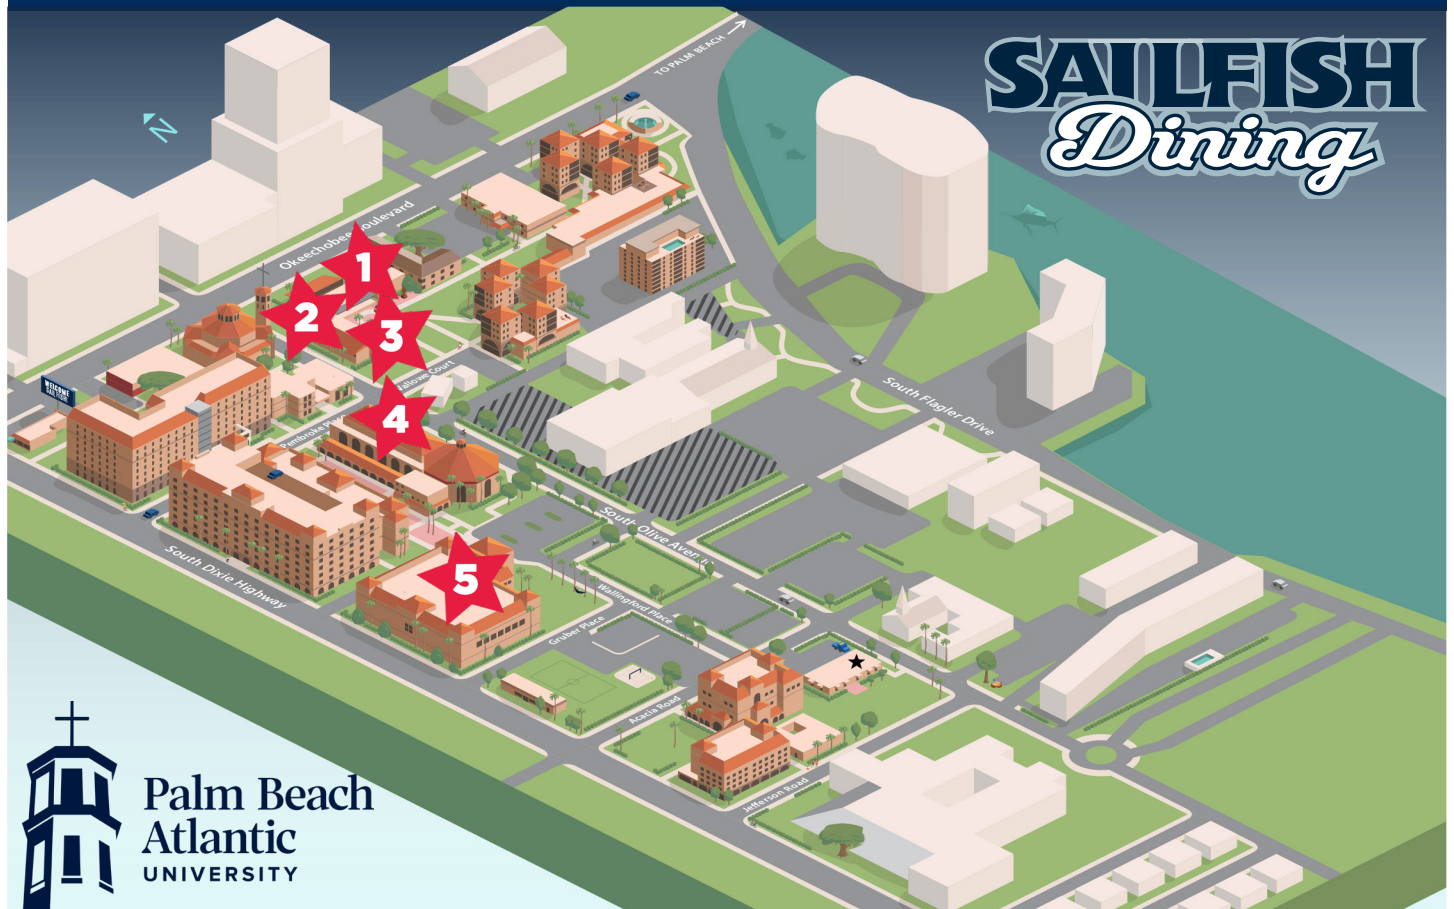

## PLACES TO EAT ON CAMPUS

**SAILFISH**  
*Dining*

Palm Beach  
Atlantic  
UNIVERSITY

### 2.

THE MARKET

Lassiter Student Center

### 3. Jack's Coffee

Lassiter Student Center

### 4.

The Warren  
Library